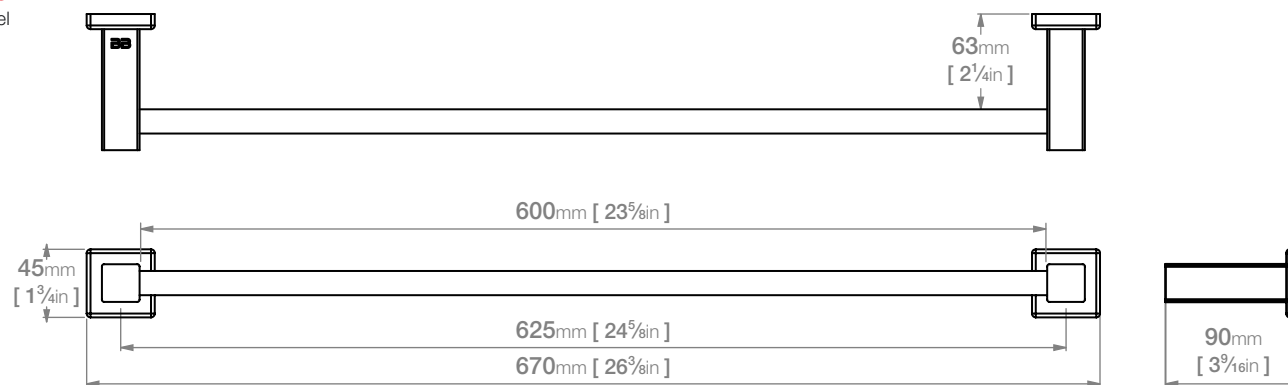

BB™ BATHROOM BUTLER

USA: 631.464.2851 • info@bathroombutler.com • www.bathroombutler.com
South Africa: 0860 104 653 • info@bathroombutler.co.za • www.bathroombutler.co.za
Australia: 1300 133 320 • sales@bathe.net.au • www.bathe.net.au
Mauritius: 230 242 1248 • sales@lisinggroup.com • www.bathroombutler.com

Document version **2.3**
Product version **2.1**